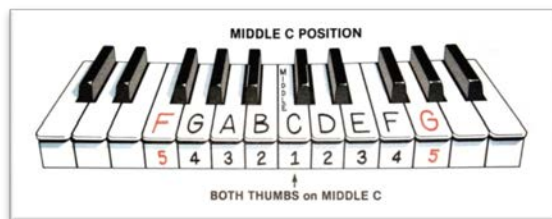

Let it Go (Frozen) - Easy Piano (2)

17

G E D C C

21

G E C E C C

25

E

29

B G G

F F E F E F F E C