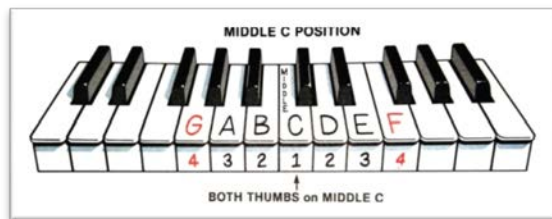

# Let it Go (Frozen) - Easy Piano (1)

Musical notation for measures 1-4. Treble clef, 4/4 time. Bass clef accompaniment. Notes: A, B, C, G, G. A fermata is placed over the final G in the bass line.

A B C

G G

Musical notation for measures 5-8. Treble clef, 4/4 time. Bass clef accompaniment. Notes: C, A, A, A, B, C. A fermata is placed over the final C in the bass line.

C

A

A

A

B

C